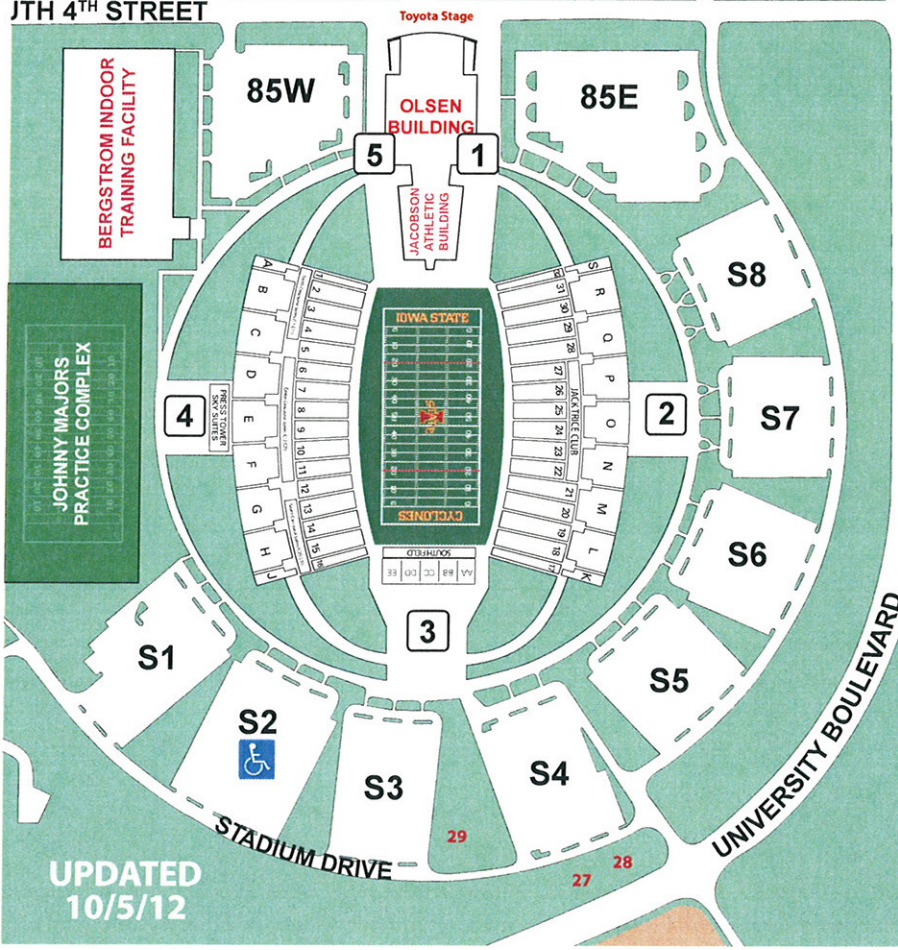

October 27 (TBA)

STANDARD TENTS

1. Cyclone Sports Properties
2. Tent II Crew
3. Phoenix Recycling
4. Monsanto - Asgrow/DEKALB
5. ISU College of Engineering
6. United Suppliers, Inc.
7. Cyclone Gridiron Club
8. North Cy-Ders
9. Cy's Roost
10. Edge Commercial
11. Theta Chi Fraternity
12. Theta Chi Fraternity
13. The Ames Tribune
14. Union State Bank
15. Food Science and Human Nutrition
16. Iowa State Football Reunion
17. Iowa State Football Reunion
18. Tau Kappa Epsilon
19. Iowa ASLA / Country Landscapes
20. Pi Kappa Phi
21. Phi Delta Theta
22. Beta Sigma Psi Fraternity
23. Phi Kappa Theta
24. Foth

G6

**Locations subject to change*

AUXILIARY TENTS

25. Letterwinners Club Tailgate
26. Triangle Fraternity
27. Ticketmaster
28. ADM
29. Cyclone Sports Properties

G7

SOUTHEAST INTRAMURAL FIELDS