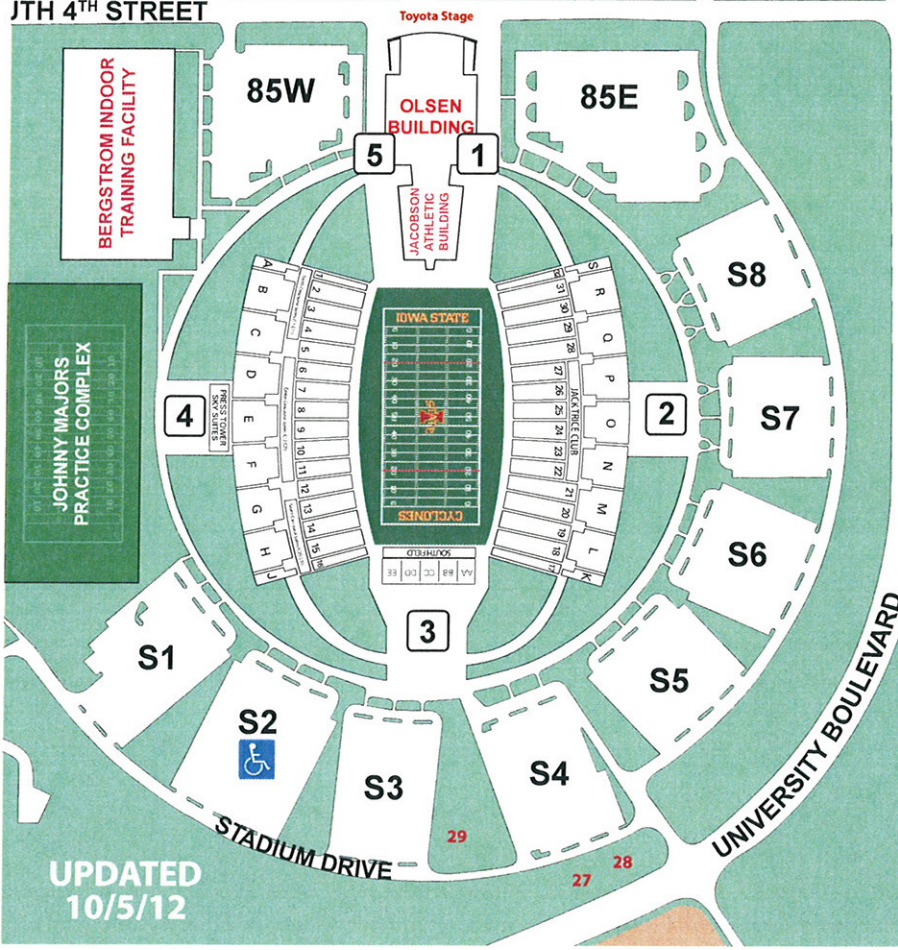

October 27 (TBA)

STANDARD TENTS

1. Cyclone Sports Properties
2. Tent II Crew
3. Phoenix Recycling
4. Monsanto - Asgrow/DEKALB
5. ISU College of Engineering
6. United Suppliers, Inc.
7. Cyclone Gridiron Club
8. North Cy-Ders
9. Cy's Roost
10. Edge Commercial
11. Theta Chi Fraternity
12. Theta Chi Fraternity
13. The Ames Tribune
14. Union State Bank
15. Food Science and Human Nutrition
16. Iowa State Football Reunion
17. Iowa State Football Reunion
18. Tau Kappa Epsilon
19. Iowa ASLA / Country Landscapes
20. Pi Kappa Phi
21. Phi Delta Theta
22. Beta Sigma Psi Fraternity
23. Phi Kappa Theta
24. Foth

**Locations subject to change*

AUXILIARY TENTS

25. Letterwinners Club Tailgate
26. Triangle Fraternity
27. Ticketmaster
28. ADM
29. Cyclone Sports Properties

UPDATED 10/5/12